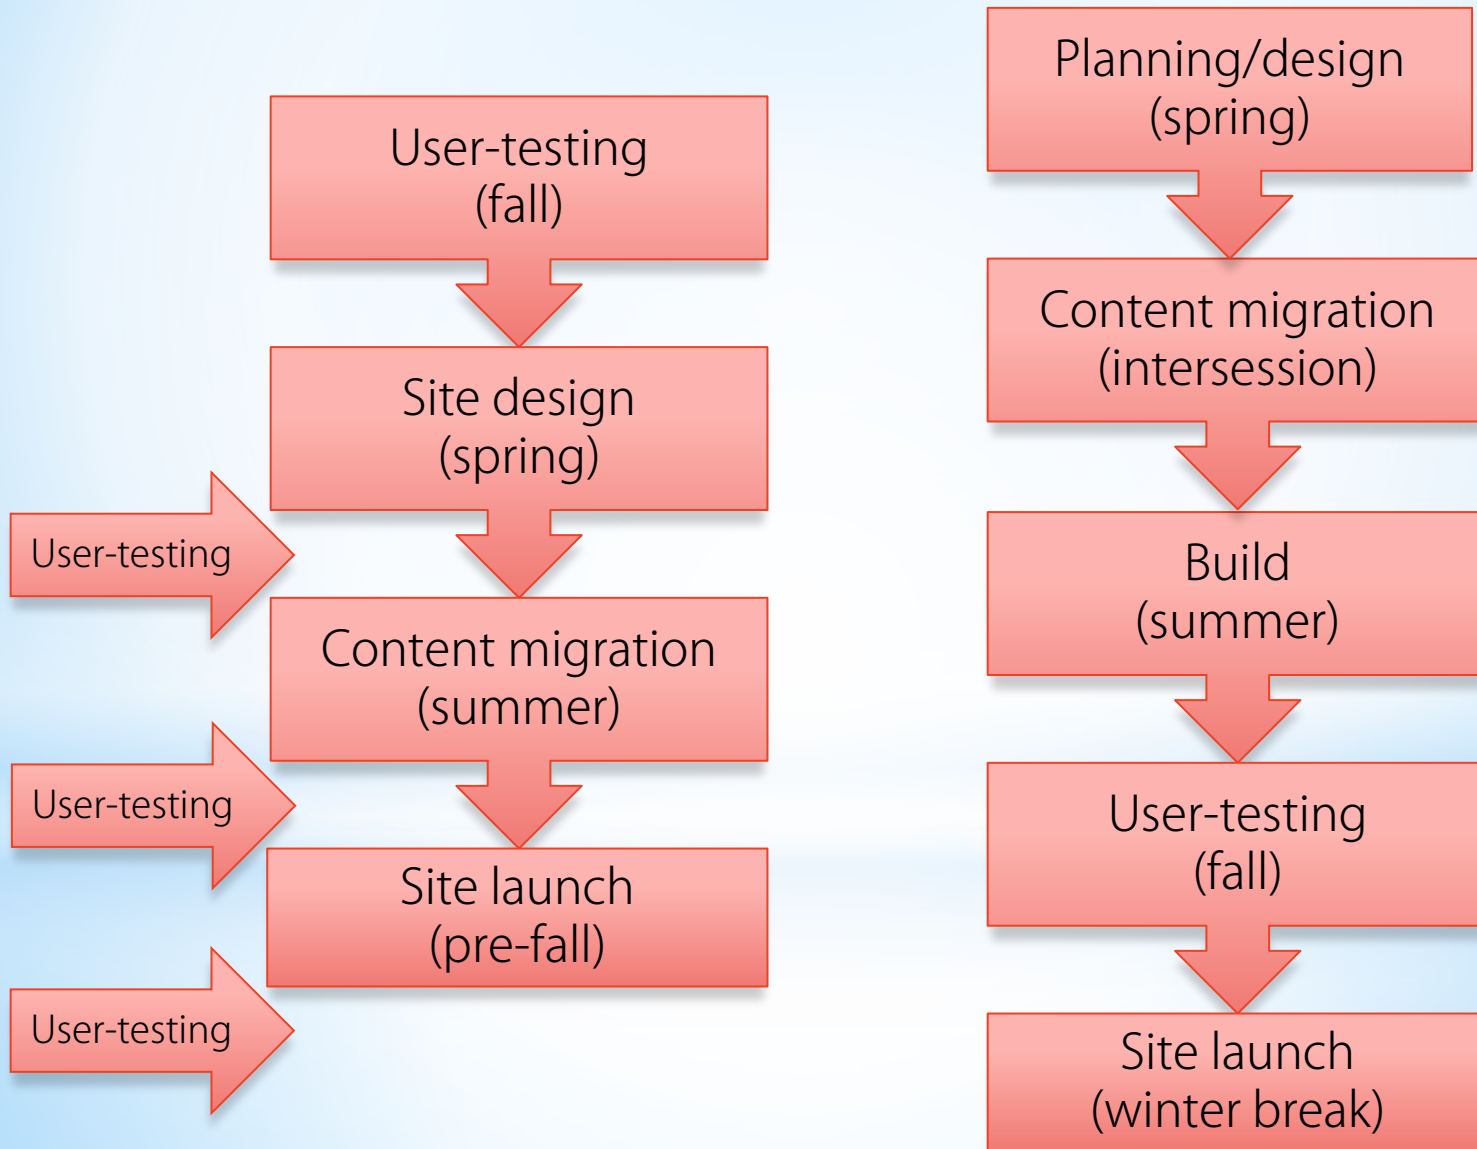

* Project timeframe: